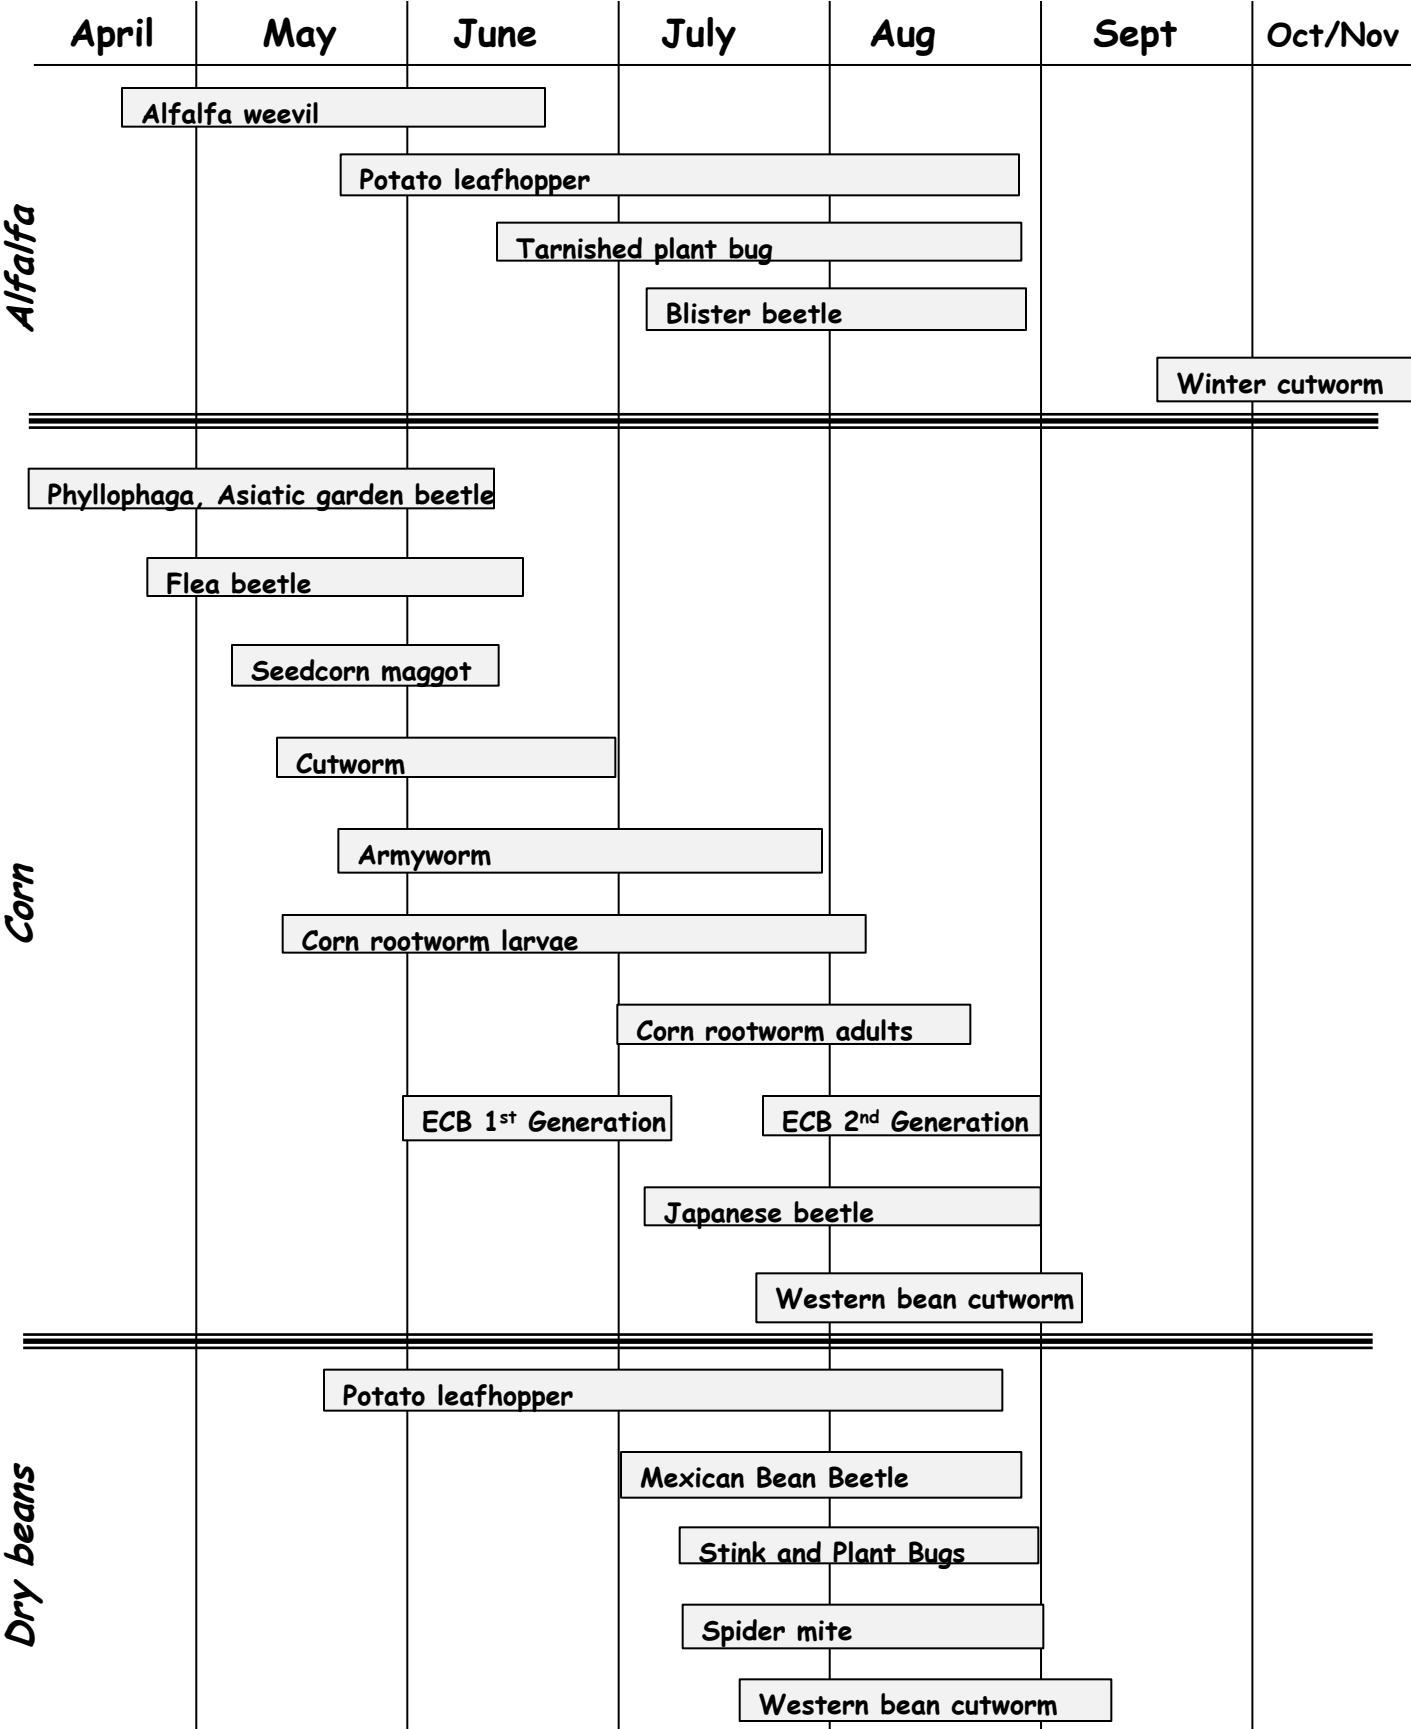

# Michigan Field Crops Insect Calendar

*Arrows show when insects or damage are likely occur.  
Insects outlined in heavy black are the most common*

April

May

June

July

Aug

Sept

Oct/Nov

*Soybean*

*Sugarbeet*

*Wheat*

White grub

Cutworm

Bean leaf beetle

Potato leafhopper

Soybean aphid (SBA) in soybean

Winged SBA (vectors)

Stink bug

Thistle caterpillar

Japanese beetle

Spider mite

Springtails

Spinach leafminer

Winter cutworm